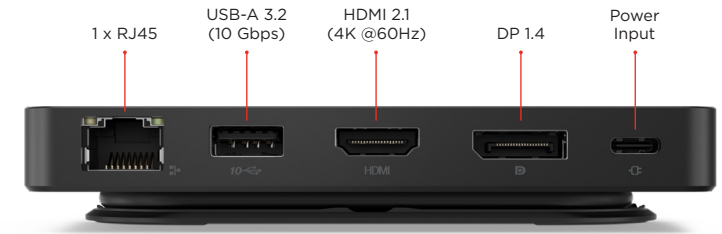

Universal compatibility: Connect, create, collaborate

Unleash limitless productivity with our sleek, universal travel dock, engineered for seamless compatibility across all USB-C laptops. Keep your mobile devices always charged, always ready - thanks to our 'Always-On' USB port that delivers a continuous power supply. With the model that includes a power adapter, a 100W USB-C charger is included, providing 65W power delivery. If you need a power delivery boost, an optional 135W charger provides 100W to your laptop.

Modern aesthetic: Sustainable, innovative, and elegant

Reimagining your workspace, the Lenovo USB-C Dual Display Travel Dock merges style, productivity, and sustainability. Encased in a modern Eclipse Black design, it makes a distinctive, minimalist statement. With 66% Post-Consumer Recycled Content (PCC) in the chassis and packaging free from plastic, it's a step towards reducing the global reliance on virgin plastics.

* Lenovo USB-C & Thunderbolt™ docks function with laptops that support industry-standard USB-C Alt-Mode or Thunderbolt™ protocols through their USB Type-C port.

Smarter
technology
for all

Lenovo